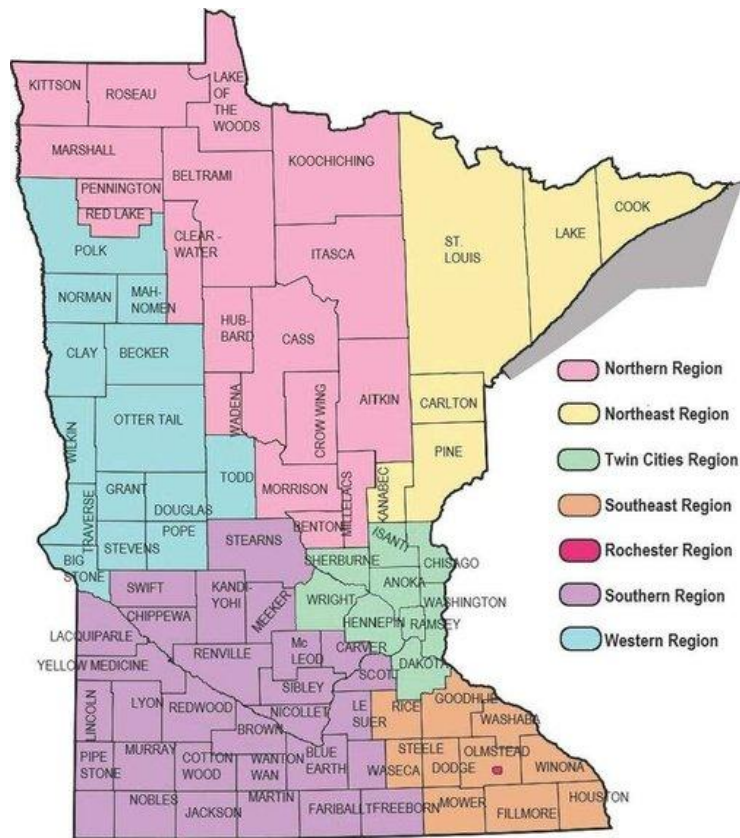

2023 Regional Minnesota Science Fair Information

To be eligible to participate in the Minnesota State Science and Engineering Fair, students must first participate in an affiliated Regional Science Fairs in Minnesota and be selected to advance. Home-schooled students are welcome to participate and should contact the Regional Science Fair closest to their home. Find the county that your school is located in using the map on the below to locate your region.

[Northeast Region, Duluth](#) (Regional Director Cynthia Welsh)

[Western Region, Crookston](#) (Regional Director Tim Dudley)

[Rochester Region, Rochester](#) (Regional Director Josh Halverson)

[Northern Region, Bemidji](#) (Regional Director Kjerstin Owens)

[Southeast Region, Winona](#) (Regional Director Paul Schollmeier)

[Southern Region, Mankato](#) (Regional Director Kellie Augustin)

[Twin Cities Region, Twin Cities](#) (Regional Director Timara Underbakke)